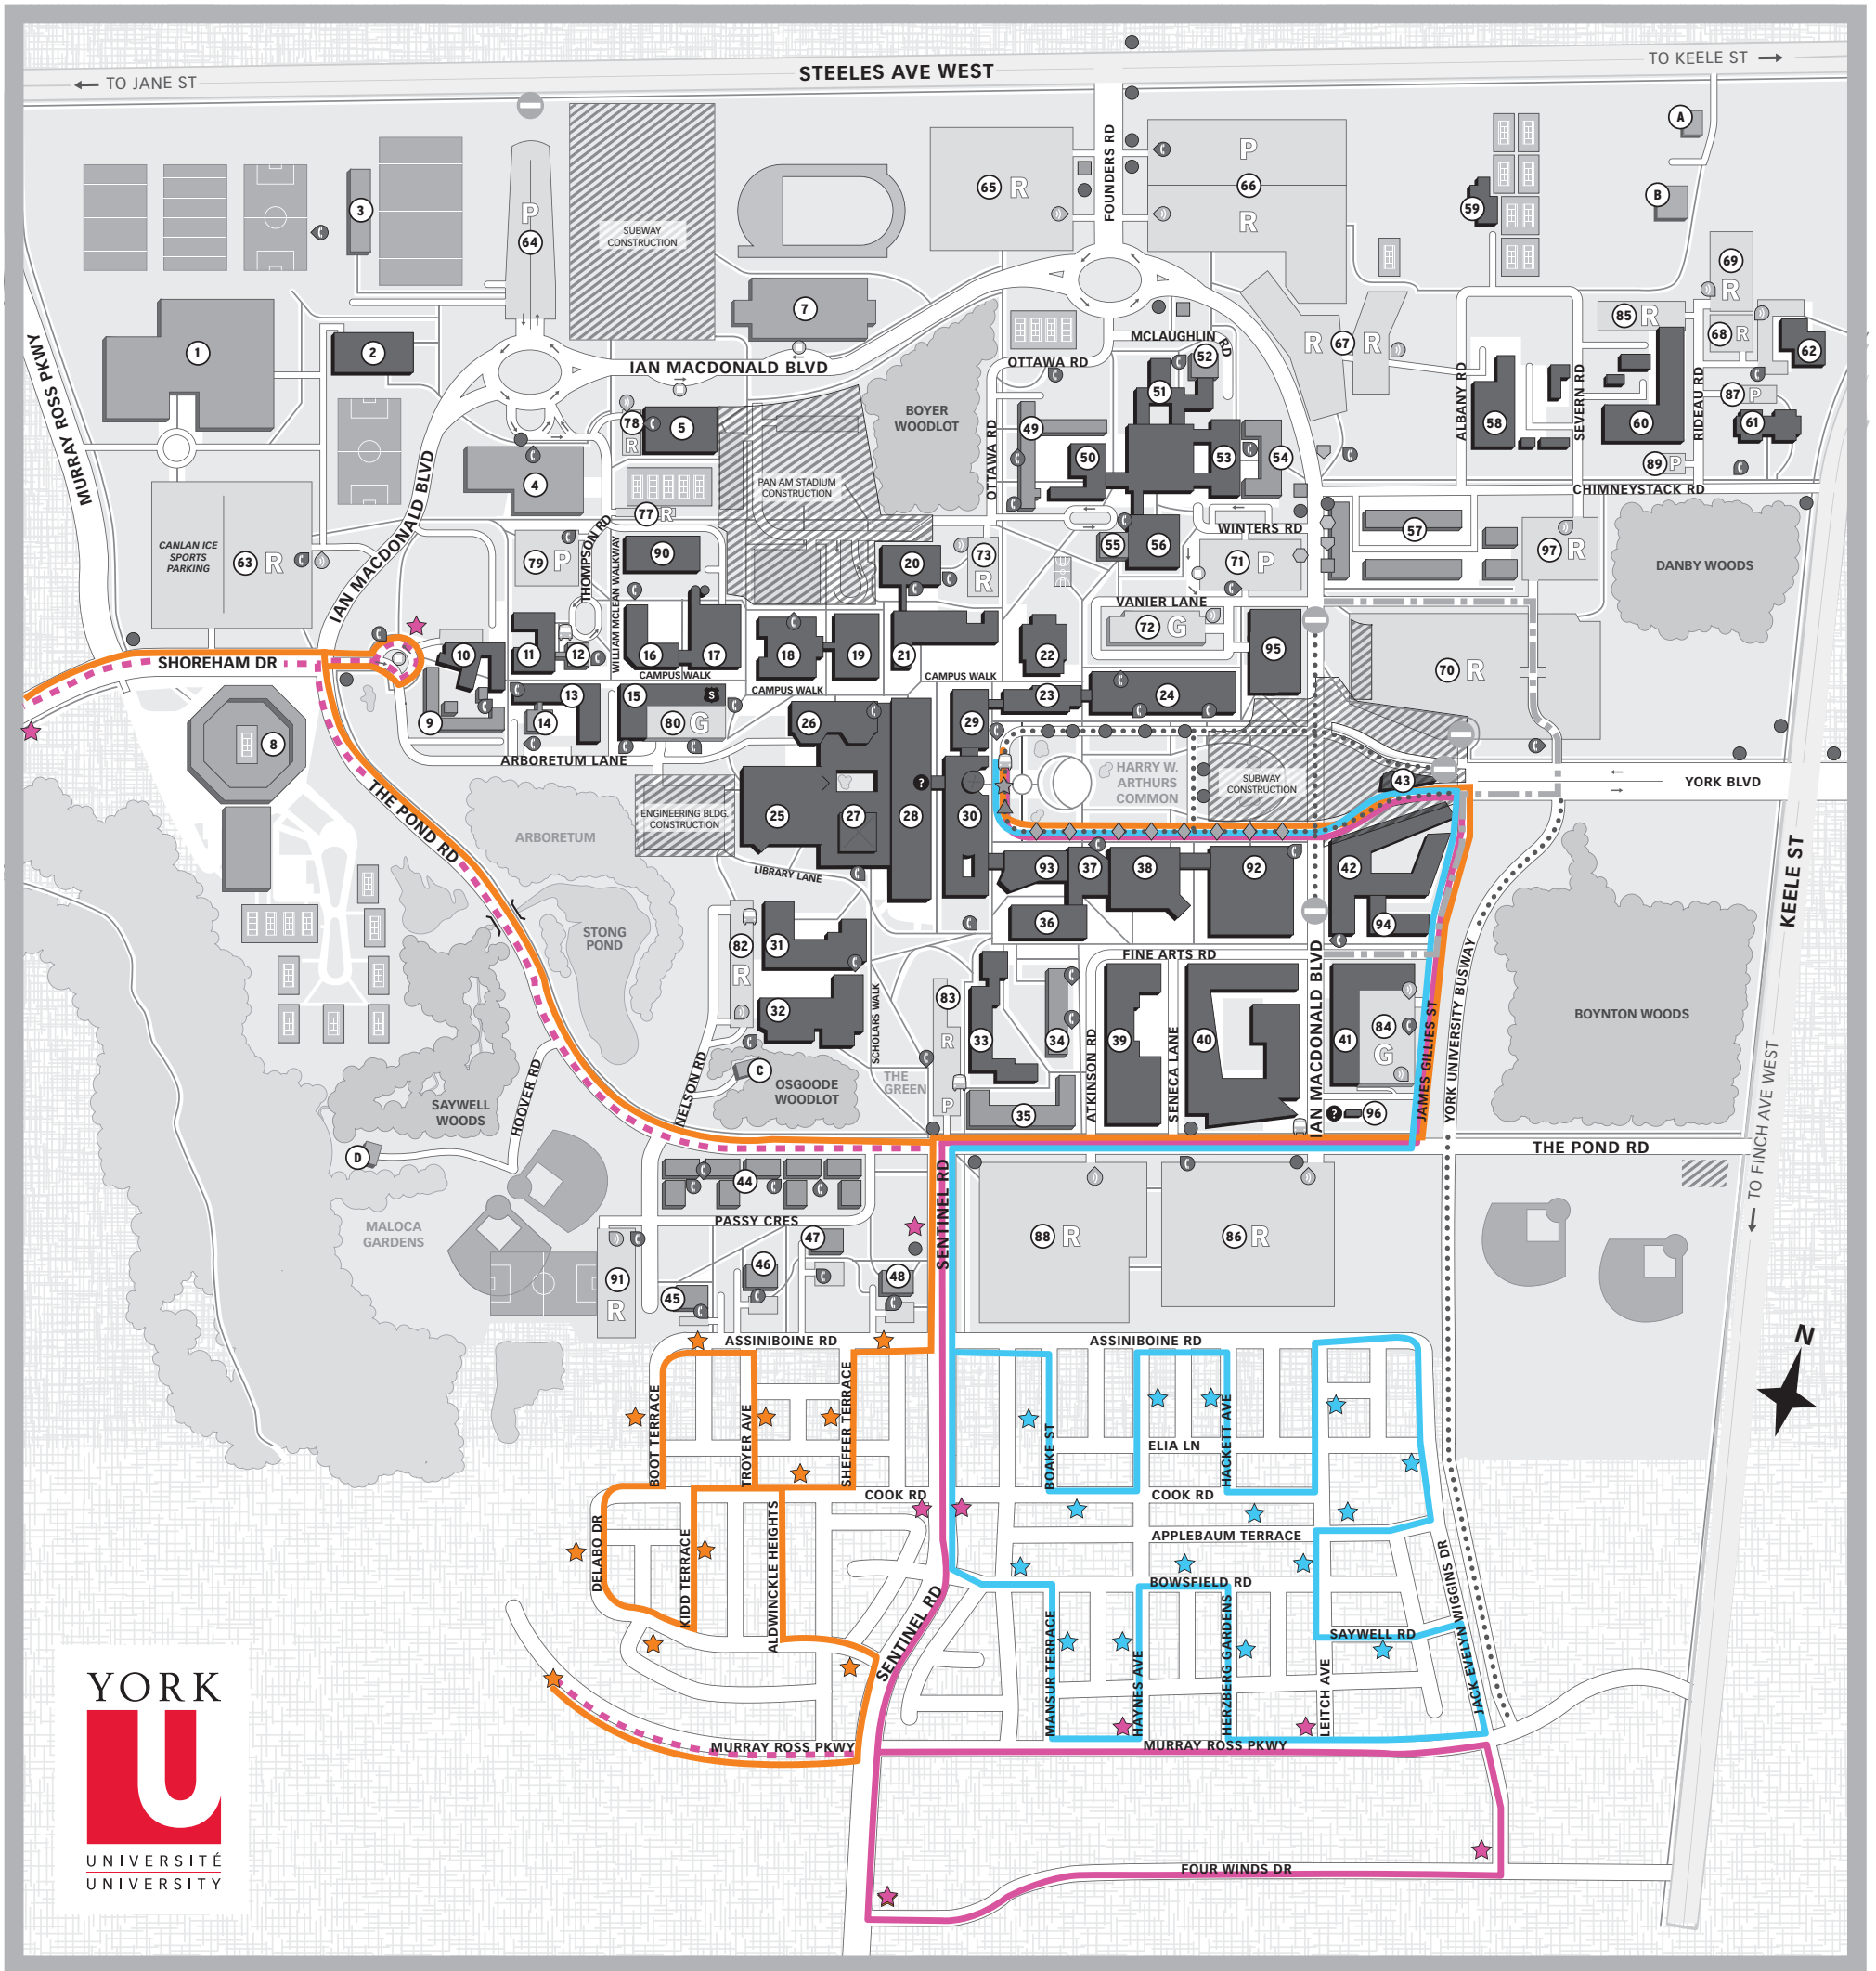

YORK UNIVERSITY VILLAGE SHUTTLE ROUTES

York University Village Shuttle Routes

☆ Shuttle Stops — Village West — Village East — Village Express

--- by request only on Saturday & Sunday*

*Calumet, Jane & Shoreham, and 500 Murray Ross by request only Saturday & Sunday, call 416-736-5454